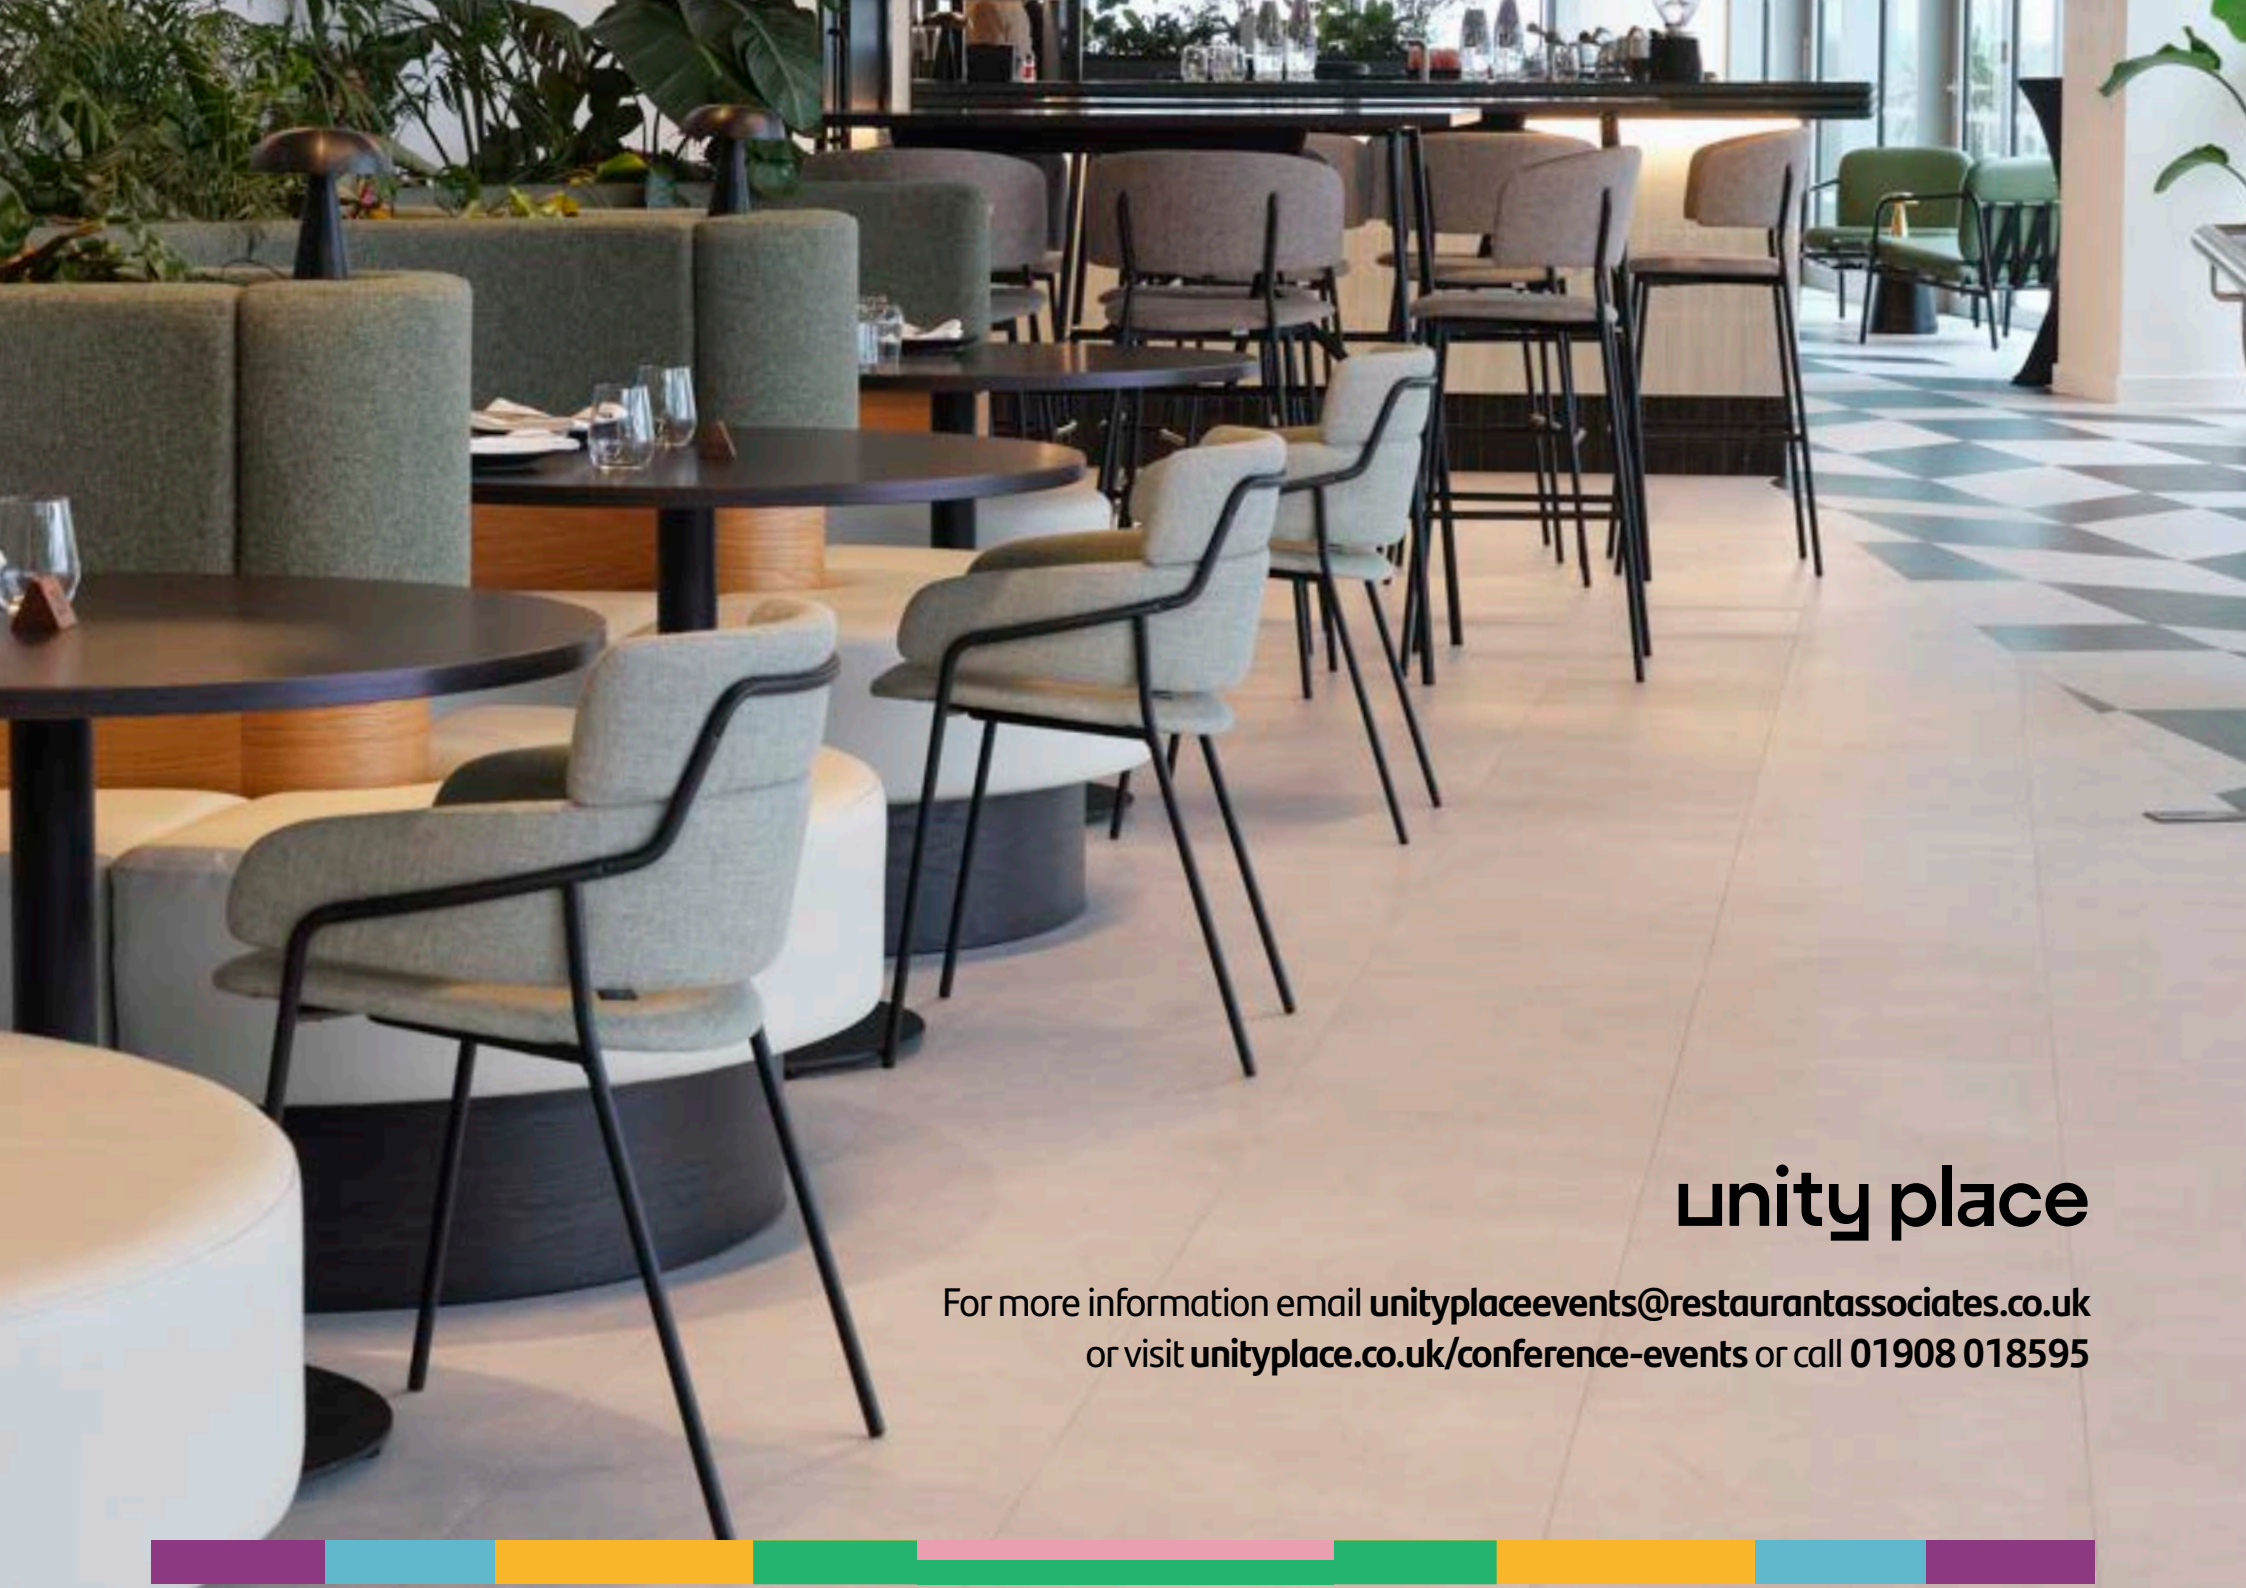

unity place

For more information email unityplaceevents@restaurantassociates.co.uk
or visit unityplace.co.uk/conference-events or call 01908 018595