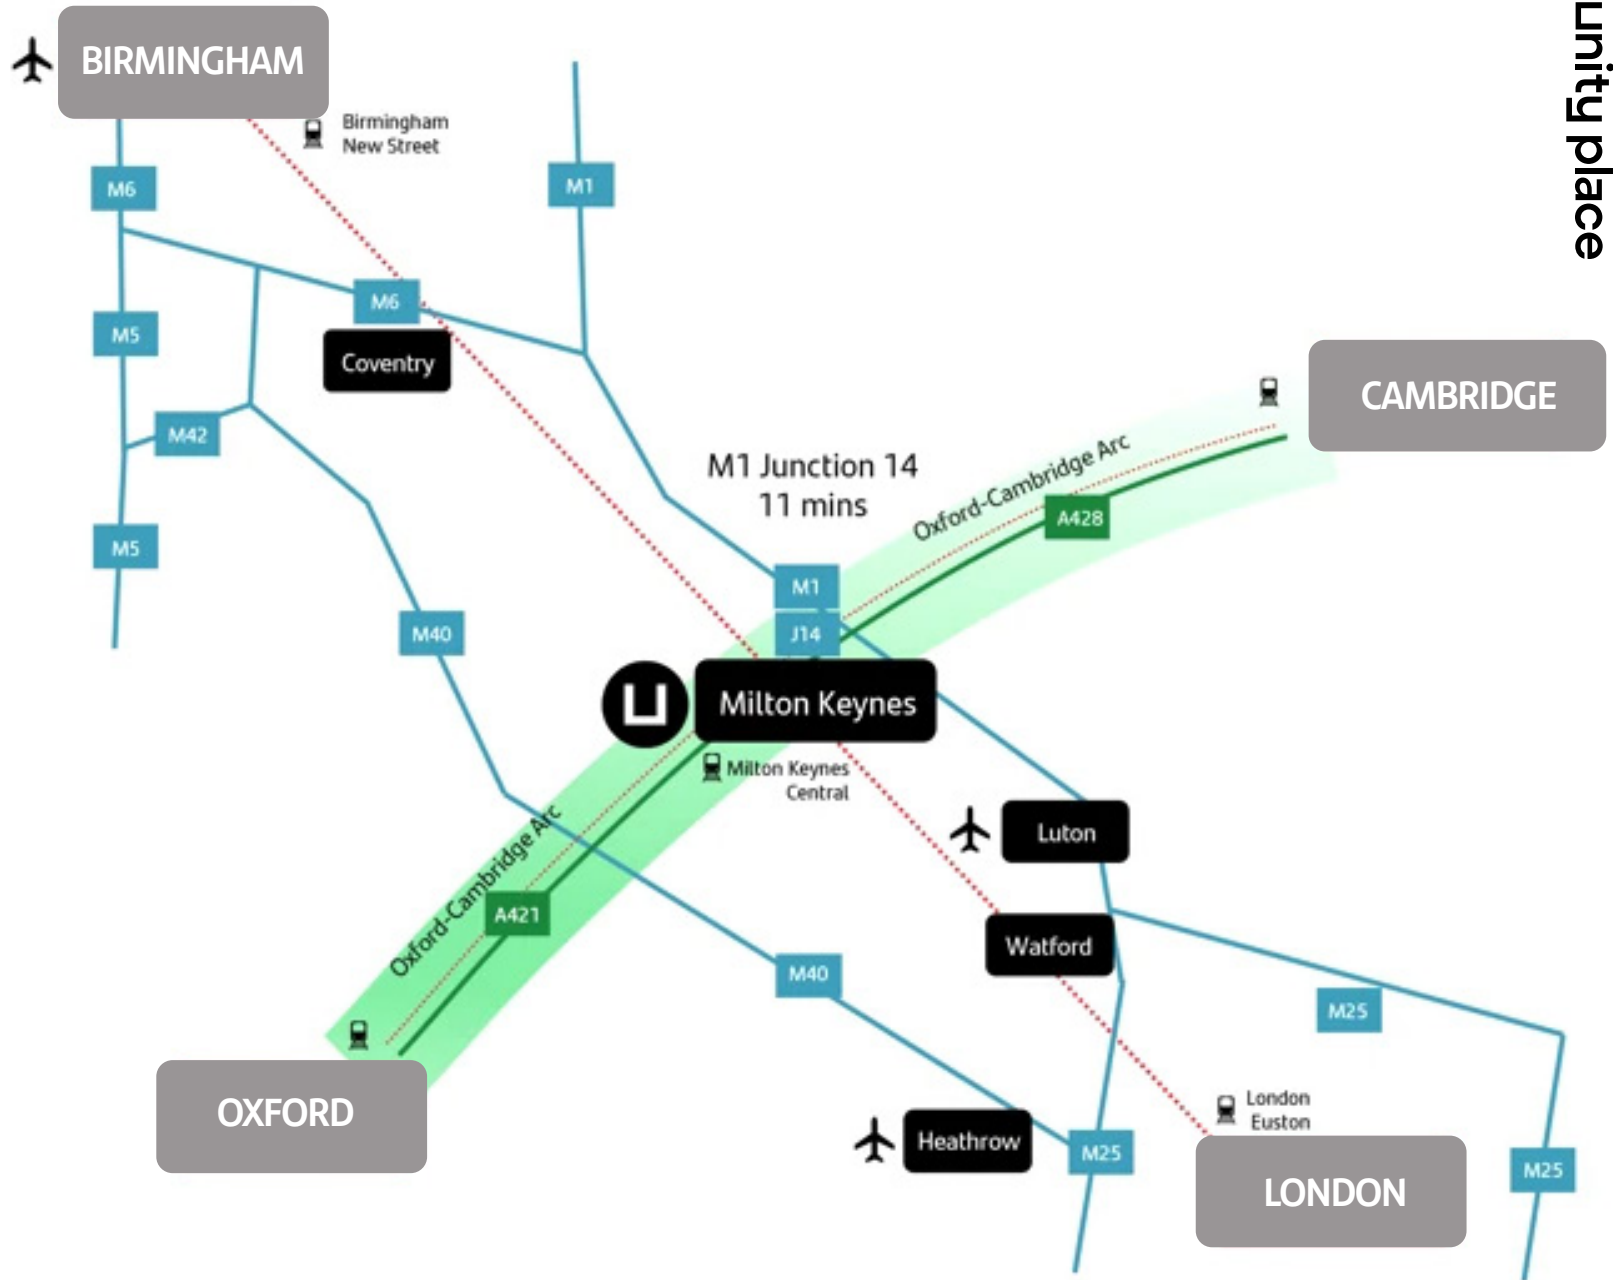

Unity place